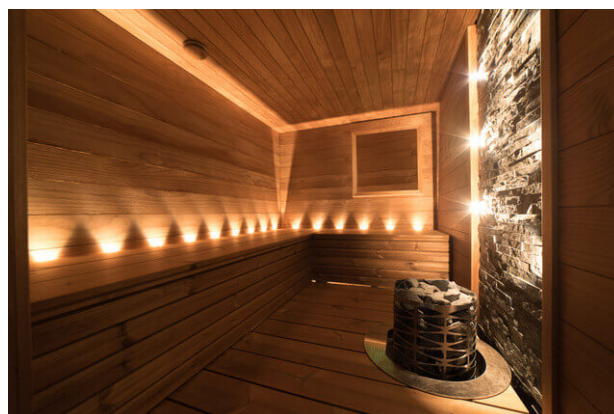

Luna SHP 26x140 Radiata Pine

- Thermally treated Radiata pine is a premium material for saunas and interiors
- Safe, non-toxic and resin-free
- Smooth surface with strong wood grain
- Stylish and modern wood material

Radiata is delivered in small packages (3 pcs /pkg)

Radiata Pine is part of Lunawood's stock selection

dimensions (mm)	26x140
class	LUNATHERMO-D
species	Radiata pine
length (m)	2,1 / 2,4 / 3,0
1 m ²	12,2 m,

Lunawood's vivid Radiata pine is a high quality wood material for all home interiors. The most notable features of Radiata pine, are excellent dimensional stability, smooth surface and strong wood grain. The resin-free product is ideal for sauna rooms, as the surface of the wood does not heat up significantly at high temperatures.