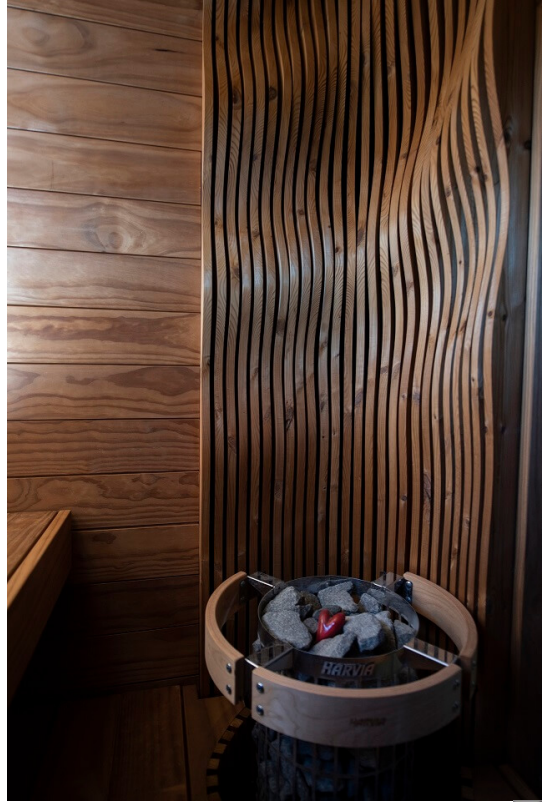

Luna SHP 26x140 Radiata Pine

- Thermally treated Radiata pine is a premium material for saunas and interiors
- Safe, non-toxic and resin-free
- Smooth surface with strong wood grain
- Stylish and modern wood material

Radiata is delivered in small packages (3 pcs /pkg)

Radiata Pine is part of Lunawood's stock selection

dimensions (mm)	26x140
class	LUNATHERMO-D
species	Radiata pine
length (m)	2,1 / 2,4 / 3,0
1 m ²	12,2 m,

Lunawood's vivid Radiata pine is a high quality wood material for all home interiors. The most notable features of Radiata pine, are excellent dimensional stability, smooth surface and strong wood grain. The resin-free product is ideal for sauna rooms, as the surface of the wood does not heat up significantly at high temperatures.