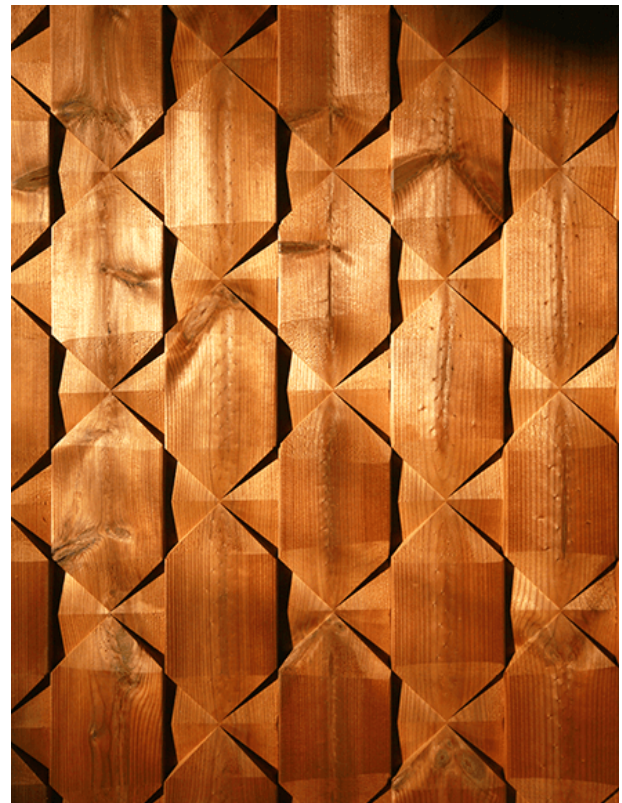

## Jukola Texture 440-1

Design collaboration with Jukola Industries

- Impressive 3D surface with many texture variations
- Can be combined with flat profile
- For interior and outdoor surfaces
- Patented production technique
- Resin free and non toxic

dimensions (mm)	26x92
class	LunaThermo-D
species	Scandinavian pine
length (m)	3,0-4,2
1 m <sup>2</sup>	11,63m

Finnish Lunawood Thermowood is a beautiful wood material produced using natural methods, heat and steam. Thermowood is dimensionally stable, resistant to decay and non toxic. It can be used for interior and exterior applications. Lunawood is an eco-friendly natural product, which is easy to machine and install.