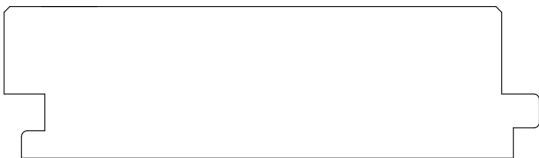

dimensions (mm)	26x92
class	LunaThermo-D
species	Scandinavian pine
length (m)	3,0-4,2
1 m <sup>2</sup>	11,63m

Finnish Lunawood Thermowood is a beautiful wood material produced using natural methods, heat and steam. Thermowood is dimensionally stable, resistant to decay and non toxic. It can be used for interior and exterior applications. Lunawood is an eco-friendly natural product, which is easy to machine and install.