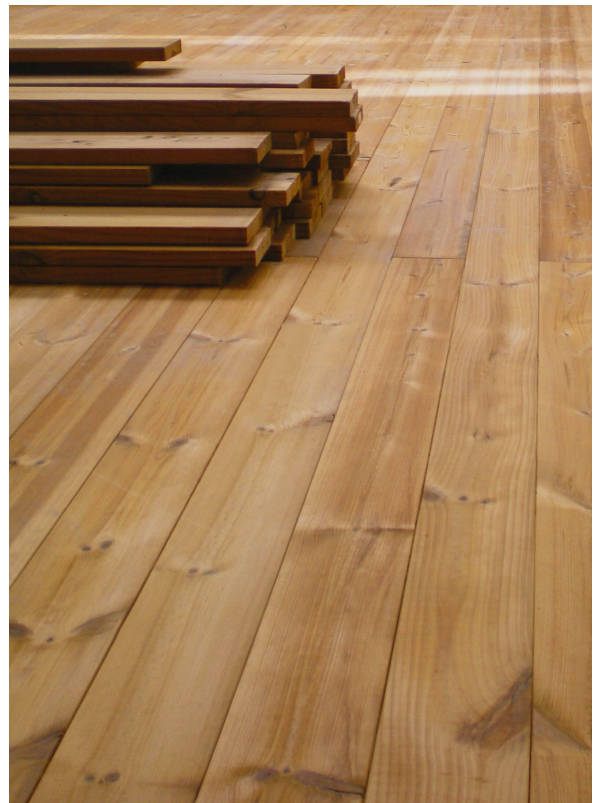

## Luna HLL/L 26x118

- For beautiful solid wood flooring
- Resin free material
- Dimensional stability
- Sustainable wood product
- End-Matched product

dimensions (mm)	26x118
class	LunaThermo-D
species	Scandinavian pine
length (m)	3,0/3,6-5,1
1 m <sup>2</sup>	9,35 m

Finnish Lunawood Thermowood is a beautiful wood material produced using natural methods, heat and steam. Thermowood is dimensionally stable, resistant to decay and non toxic. It can be used for interior and exterior applications. Lunawood is an eco-friendly natural product, which is easy to machine and install.