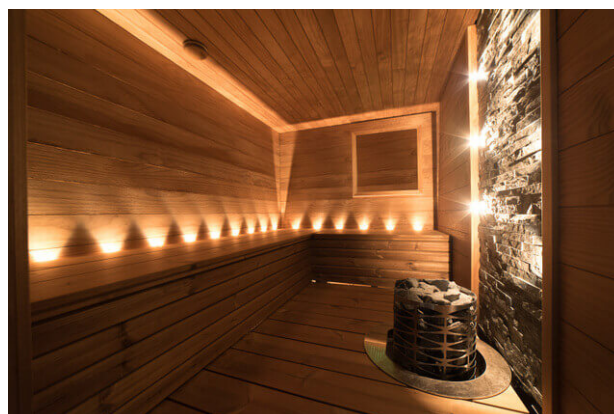

dimensions (mm)	26x140
class	LUNATHERMO-D
species	Radiata pine
length (m)	2,1 / 2,4 / 3,0
1 m²	12,2 m,

Lunawood's vivid Radiata pine is a high quality wood material for all home interiors. The most notable features of Radiata pine, are excellent dimensional stability, smooth surface and strong wood grain. The resin-free product is ideal for sauna rooms, as the surface of the wood does not heat up significantly at high temperatures.

LUNAWOOD

WWW.LUNAWOOD.COM