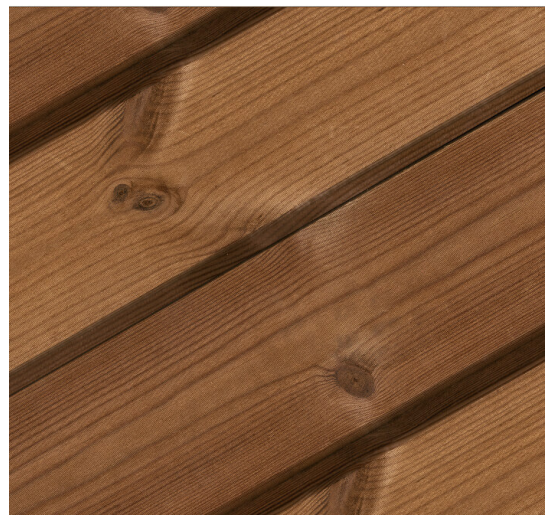

Luna TGV 19x140

Also available: [Luna TGV Embossed 21x192](#)

- Special embossed surface
- Dimensional stability
- Resin free
- Non-toxic
- Sustainable wood product
- All climates

dimensions (mm)	19x140
class	LunaThermo-D
species	Scandinavian spruce
length (m)	3,6-5,1
1 m ²	9,26 m

Finnish Lunawood Thermowood is a beautiful wood material produced using natural methods, heat and steam. Thermowood is dimensionally stable, resistant to decay and non-toxic. It can be used for interior and exterior applications. Lunawood is an eco-friendly natural product, which is easy to machine and install.