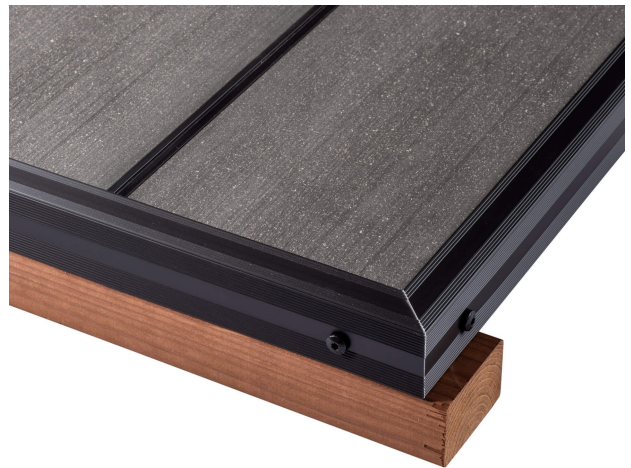

## Luna TWPC L-Strip

- aluminium Luna TWPC L-Strip gives a finishing touch to the Thermowood Composite decking, stairs or a dock
- compatible for Luna TWPC 26×140 and Luna TWPC 42×200
- can be used on the long sides of the boards
- available in three colors: black, grey and brown
- manufactured in Finland