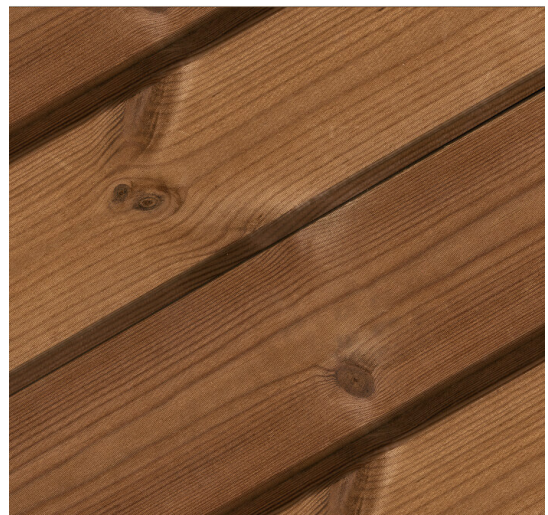

# Luna UTK Fine Roughened 21x118

- Special embossed surface
- Dimensional stability
- Resin free
- Non-toxic
- Sustainable wood product
- All climates

dimensions (mm)	21x118
class	LunaThermo-D
species	Scandinavian pine
length (m)	3,6-5,1
1 m <sup>2</sup>	9,26 m

Finnish Lunawood Thermowood is a beautiful wood material produced using natural methods, heat and steam. Thermowood is dimensionally stable, resistant to decay and non toxic. It can be used for interior and exterior applications. Lunawood is an eco-friendly natural product, which is easy to machine and install.