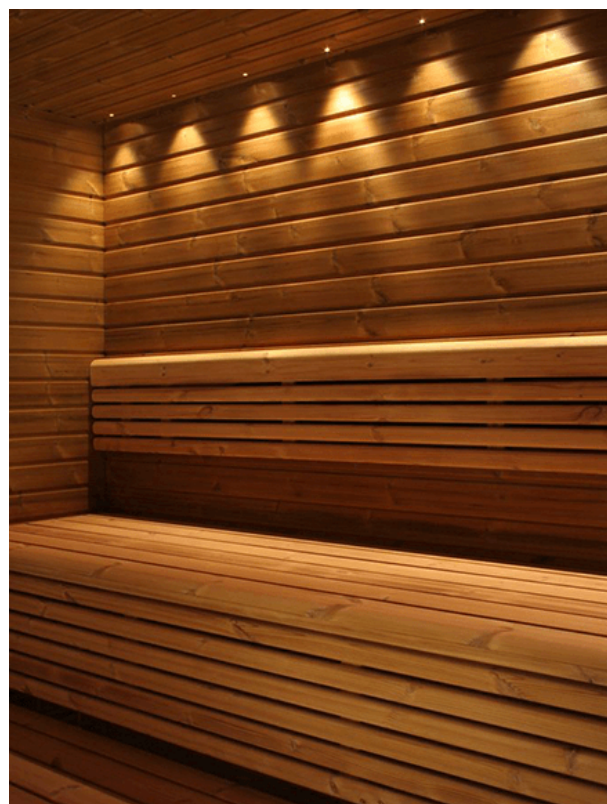

Luna SHP Sauna / Thermo-S 26x92

- 2 mm fillet on edges
- For interior use
- Dimensional stability
- Lighter tone than LunaThermo-D
- Resin free material
- Sustainable wood product

dimensions (mm)	26x92
class	LunaThermo-S
species	Scandinavian pine
length (m)	2,1/3,0
1 m ²	

Finnish Lunawood Thermowood is a beautiful wood material produced using natural methods, heat and steam. Thermowood is dimensionally stable, resistant to decay and non toxic. It can be used for interior and exterior applications. Lunawood is an eco-friendly natural product, which is easy to machine and install.