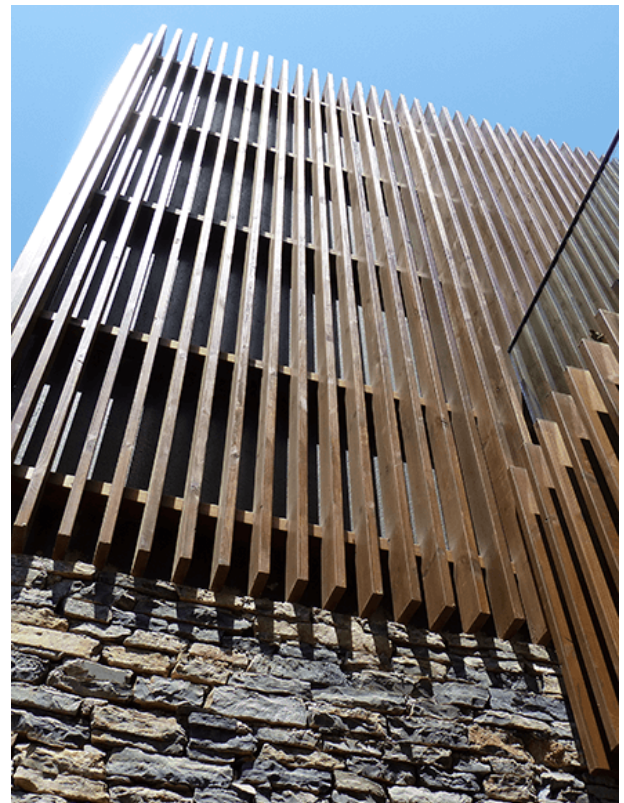

Luna SHP Sauna / Thermo-D 26x92

- For interior and exterior use
- 2 mm fillet on edges
- Dimensional stability
- Resin free material
- Sustainable wood product

dimensions (mm)	26x92
class	LunaThermo-D
species	Scandinavian pine
length (m)	2,1/3,0
1 m ²	

Finnish Lunawood Thermowood is a beautiful wood material produced using natural methods, heat and steam. Thermowood is dimensionally stable, resistant to decay and non toxic. It can be used for interior and exterior applications. Lunawood is an eco-friendly natural product, which is easy to machine and install.