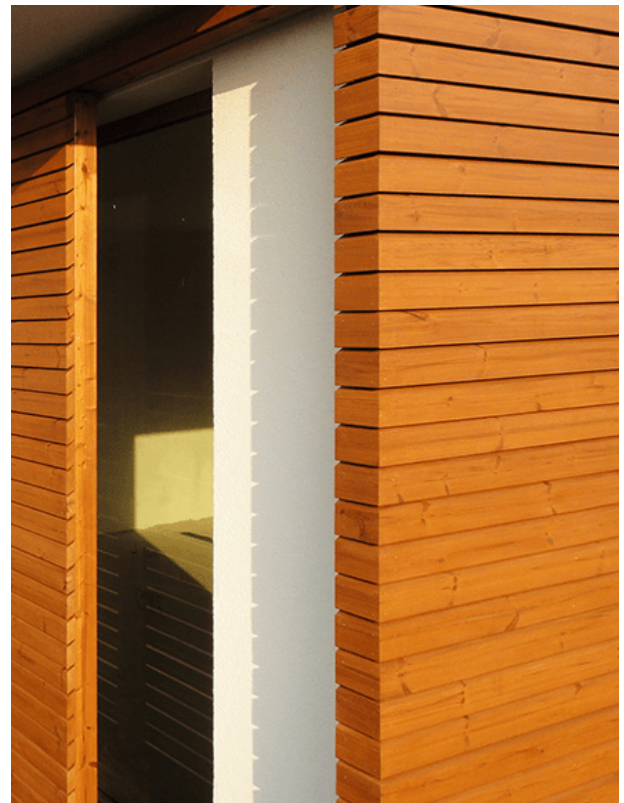

Luna Parallelogram SSS 20x92

Also available: [Luna Parallelogram SSS 26x68](#)

- For facades, fences, shades and interiors
- Dimensional stability
- Resin free
- Non-toxic
- Sustainable wood product

dimensions (mm)	20x92
class	LunaThermo-D
species	Scandinavian pine
length (m)	3,0/3,6-4,2
1 m ²	

Finnish Lunawood Thermowood is a beautiful wood material produced using natural methods, heat and steam. Thermowood is dimensionally stable, resistant to decay and non toxic. It can be used for interior and exterior applications. Lunawood is an eco-friendly natural product, which is easy to machine and install.