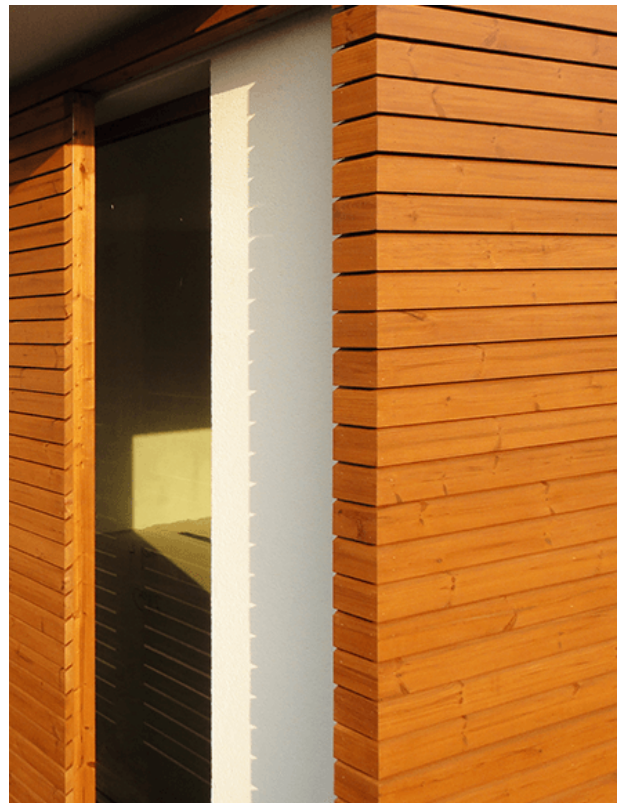

Luna Parallelogram SSS 26×68

Also available: [Luna Parallelogram SSS 20×92](#)

- For facades, fences, shades and interiors
- Dimensional stability
- Resin free
- Non-toxic
- Sustainable wood product

dimensions (mm)	26x68
class	LunaThermo-D
species	Scandinavian pine
length (m)	3,0/3,6-4,2
1 m ²	

Finnish Lunawood Thermowood is a beautiful wood material produced using natural methods, heat and steam. Thermowood is dimensionally stable, resistant to decay and non toxic. It can be used for interior and exterior applications. Lunawood is an eco-friendly natural product, which is easy to machine and install.