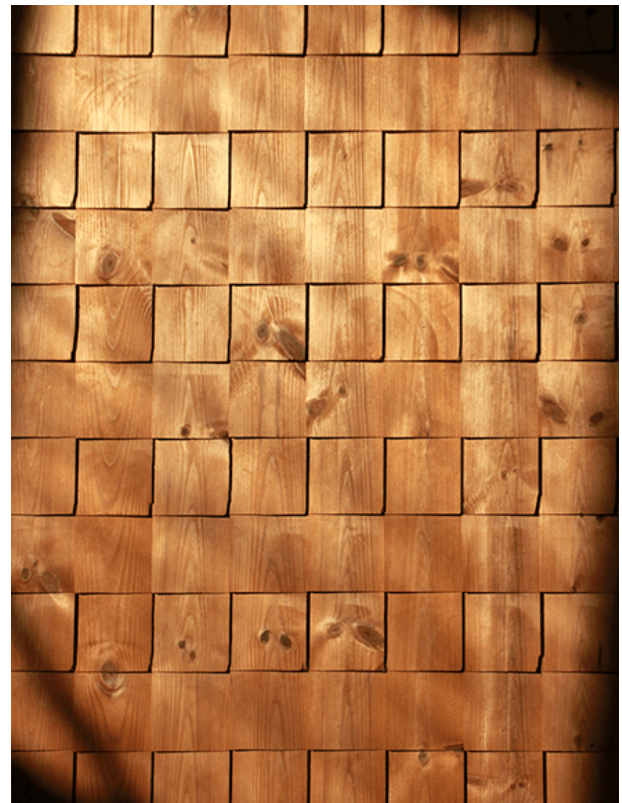

Jukola Texture 206-0

Design collaboration with Jukola Industries

- Impressive 3D surface with many texture variations
- Can be combined with flat profile
- For interior and outdoor surfaces
- Patented production technique
- Resin free and non toxic

dimensions (mm)	26x92
class	LunaThermo-D
species	Scandinavian pine
length (m)	3,0-4,2
1 m ²	11,63m

Finnish Lunawood Thermowood is a beautiful wood material produced using natural methods, heat and steam. Thermowood is dimensionally stable, resistant to decay and non toxic. It can be used for interior and exterior applications. Lunawood is an eco-friendly natural product, which is easy to machine and install.