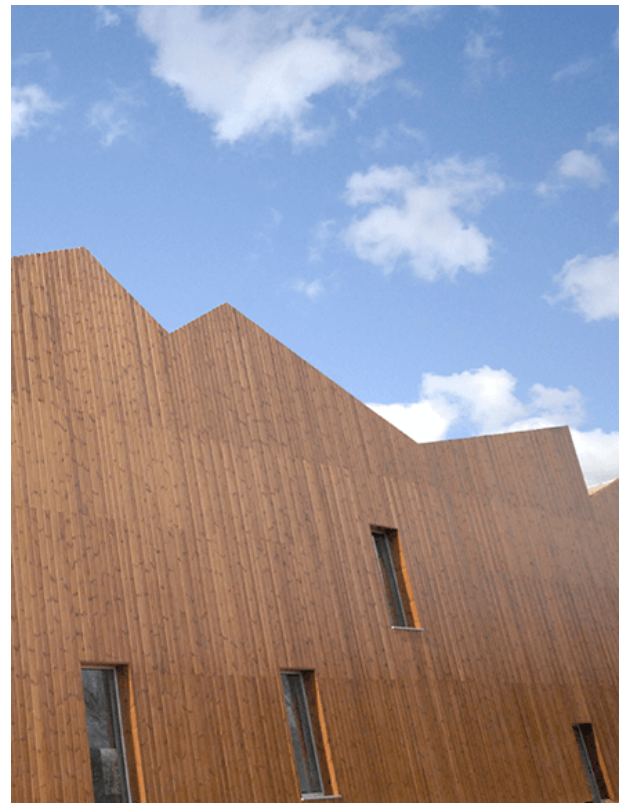

Luna UTV 19x92

Also available: [Luna UTV 19x117](#), [Luna UTV 19x140](#)

- Dimensional stability
- Resin free
- Non-toxic
- Sustainable wood product
- All climates

dimensions (mm)	19x92
class	LunaThermo-D
species	Scandinavian pine
length (m)	3,0/3,6-4,2
1 m ²	12,2 m

Finnish Lunawood Thermowood is a beautiful wood material produced using natural methods, heat and steam. Thermowood is dimensionally stable, resistant to decay and non toxic. It can be used for interior and exterior applications. Lunawood is an eco-friendly natural product, which is easy to machine and install.