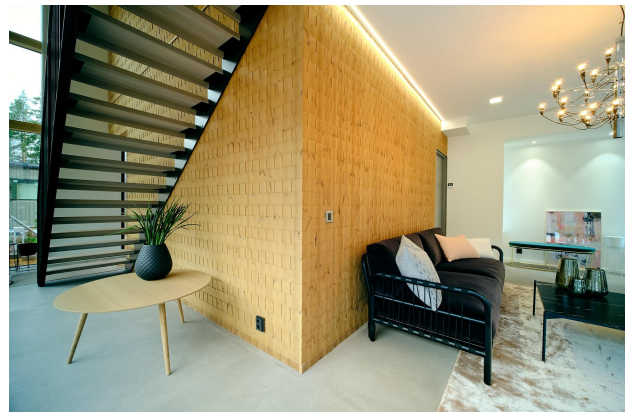

Jukola Texture Chip 206-0

Design collaboration with Jukola Industries

- Impressive 3D surface with many texture variations
- Can be combined with flat profile
- For interior and outdoor surfaces
- Patented production technique
- Resin free and non toxic
- Also available in white and black covering

dimensions (mm)	26x92
class	LunaThermo-D
species	Scandinavian pine
length (m)	3,0 / 4,2
1 m ²	11,63 m

Finnish Lunawood Thermowood is a beautiful wood material produced using natural methods, heat and steam. Thermowood is dimensionally stable, resistant to decay and non toxic. It can be used for interior and exterior applications. Lunawood is an eco-friendly natural product, which is easy to machine and install.