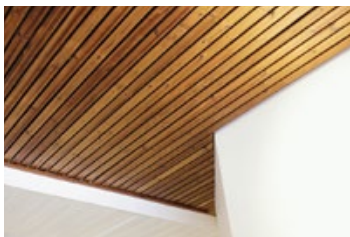

FRAMES AND JOISTS

INTERIOR