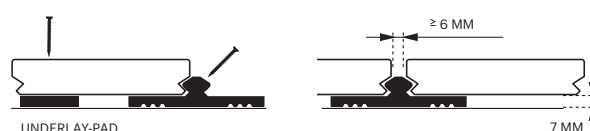

PROFIX 2 PLUS

hidden fixing system

For 92 – 160 mm wide decking boards

MAJOR ADVANTAGES

- Keeps decking boards dryer due to 7 mm gap between boards and joists (sub barrier)
- Better air ventilation enables longer lifespan of the decking
- Suitable for year-round outdoor use (within a temperature range of -35 to 80 °C)
- Clean and elegant appearance without visible screws
- Consistent 6 mm gaps between deck boards
- Quick and easy installation of the deck

PROFIX 2 PLUS PRODUCT DETAILS

Material	high-density polyethylene (HDPE)
Dimensions (mm)	width 35 height 20,1 length 90
No. required	2.2 clips per metre
Package size	100 clips per box
Article	Profix2 Plus 100 pcs/box

UNDERLAY-PADS PRODUCT DETAILS

Material	Rubber granulate
Dimensions (mm)	8x60x90 mm
Usage	Under the first and the last board
Package size	24 pads per package
Article	Underlay-Pads 24 pcs/box

Finnish Lunawood Thermowood is a beautiful wood material produced using natural methods, heat and steam. Thermowood is dimensionally stable, resistant to decay and non toxic. It can be used for interior and exterior applications. Lunawood is an eco-friendly natural product, which is easy to machine and install.