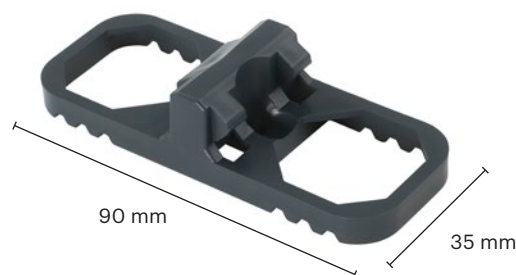

PROFIX 2 PLUS

hidden fixing system

For 92 – 160 mm wide decking boards

MAJOR ADVANTAGES

- Keeps decking boards dryer due to 7 mm gap between boards and joists (sub barrier)
- Better air ventilation enables longer lifespan of the decking
- Suitable for year-round outdoor use (within a temperature range of -35 to 80 °C)
- Clean and elegant appearance without visible screws
- Consistent 6 mm gaps between deck boards
- Quick and easy installation of the deck

PROFIX 2 PLUS PRODUCT DETAILS

Material	high-density polyethylene (HDPE)
Dimensions (mm)	width 35 height 20,1 length 90
No. required	2.2 clips per metre
Package size	100 clips per box
Article	Profix2 Plus 100 pcs/box

UNDERLAY-PADS PRODUCT DETAILS

Material	Rubber granulate
Dimensions (mm)	8x60x90 mm
Usage	Under the first and the last board
Package size	24 pads per package
Article	Underlay-Pads 24 pcs/box

Finnish Lunawood Thermowood is a beautiful wood material produced using natural methods, heat and steam. Thermowood is dimensionally stable, resistant to decay and non toxic. It can be used for interior and exterior applications. Lunawood is an eco-friendly natural product, which is easy to machine and install.