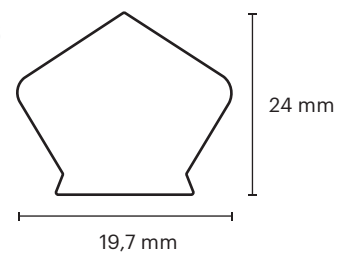

PROFIX 3 hidden fixing system

Lunawood's unique **PROFIX 3** hidden fixing clips enable quick and easy installation of decking without visible screws, creating a clean and elegant appearance. Crafted from a special plastic, the Profix solution applies impact-resistant, easy-to-use fixing clips to help keep the decking boards intact. It is suitable for use with Lunawood's Profix 3 deck boards.

PRODUCT DETAILS

Material	high-density polyethylene (HDPE)
Dimensions	width 28.4 height 24 length 48
No. required	1.6 clips per metre
Package size	50 clips per box
Weight	450 g/box
Colour	brown
Article	Profix3 -clip 50 pcs/box