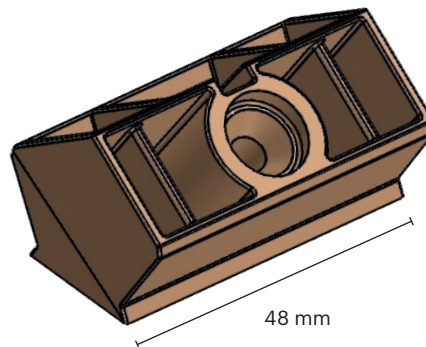

PROFIX 3 hidden fixing system

Lunawood's unique **PROFIX 3** hidden fixing clips enable quick and easy installation of decking without visible screws, creating a clean and elegant appearance. Crafted from a special plastic, the Profix solution applies impact-resistant, easy-to-use fixing clips to help keep the decking boards intact. It is suitable for use with Lunawood's Profix 3 deck boards.

PRODUCT DETAILS

Material	high-density polyethylene (HDPE)
Dimensions	width 28.4 height 24 length 48
No. required	1.6 clips per metre
Package size	50 clips per box
Weight	450 g/box
Colour	brown
Article	Profix3 -clip 50 pcs/box

MAJOR ADVANTAGES

- Quicker and easier than screws for fixing decking in place
- Offers an elegant appearance without visible screws
- Enables consistent 6 mm gaps between deck boards
- Less and smaller screws required