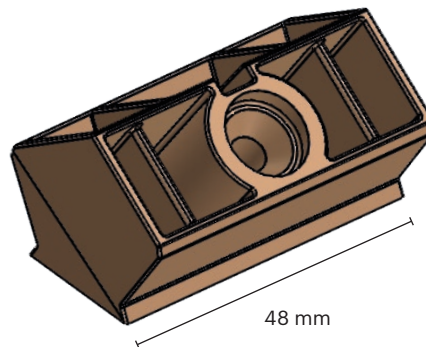

## PROFIX 3 hidden fixing system

Lunawood's unique **PROFIX 3** hidden fixing clips enable quick and easy installation of decking without visible screws, creating a clean and elegant appearance. Crafted from a special plastic, the Profix solution applies impact-resistant, easy-to-use fixing clips to help keep the decking boards intact. It is suitable for use with Lunawood's Profix 3 deck boards.

### PRODUCT DETAILS

Material	high-density polyethylene (HDPE)
Dimensions	width 28.4   height 24   length 48
No. required	1.6 clips per metre
Package size	50 clips per box
Weight	450 g/box
Colour	brown
Article	Profix3 -clip 50 pcs/box

### MAJOR ADVANTAGES

- Quicker and easier than screws for fixing decking in place
- Offers an elegant appearance without visible screws
- Enables consistent 6 mm gaps between deck boards
- Less and smaller screws required