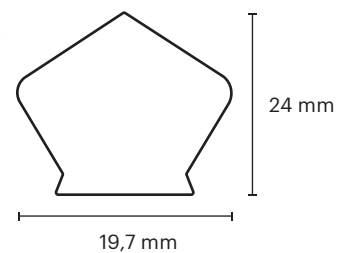

## PROFIX 3 hidden fixing system

Lunawood's unique **PROFIX 3** hidden fixing clips enable quick and easy installation of decking without visible screws, creating a clean and elegant appearance. Crafted from a special plastic, the Profix solution applies impact-resistant, easy-to-use fixing clips to help keep the decking boards intact. It is suitable for use with Lunawood's Profix 3 deck boards.

### PRODUCT DETAILS

Material	high-density polyethylene (HDPE)
Dimensions	width 28.4   height 24   length 48
No. required	1.6 clips per metre
Package size	50 clips per box
Weight	450 g/box
Colour	brown
Article	Profix3 -clip 50 pcs/box