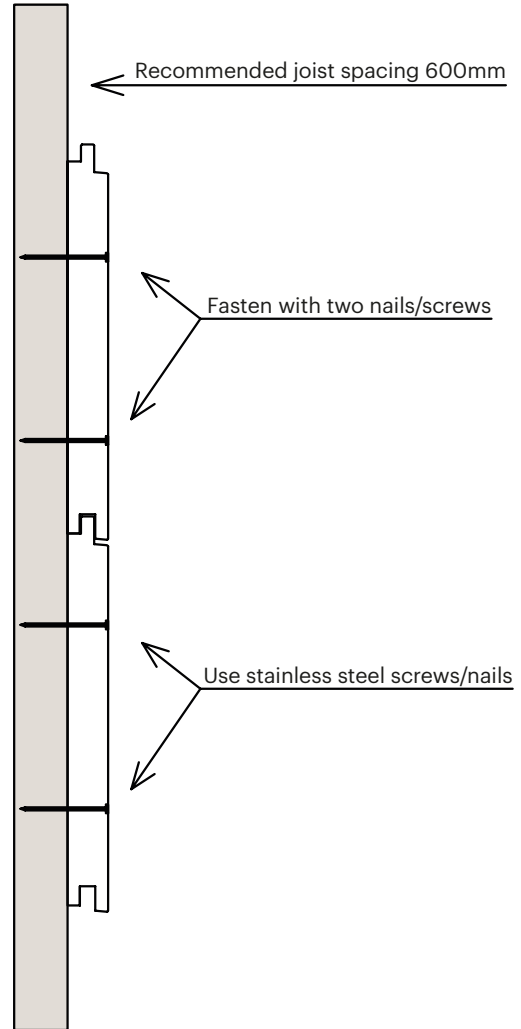

LUNAWOOD

**LUNAWOOD GENERAL
INSTALLATION GUIDELINE**

FOR UNDER AND OVER
140 mm WIDE FACADE PRODUCTS

Fyrværkeriparken
Architect: DISSING + WEITLING Architecture
Photo: Frøslev

LUNAWOOD.COM

LUNAWOOD GENERAL INSTALLATION GUIDELINE

Installation guideline for under and over 140 mm wide products

Installation for under 140 mm wide products

Installation for 140 mm and wider products

Fasten nails/screws to the correct depth