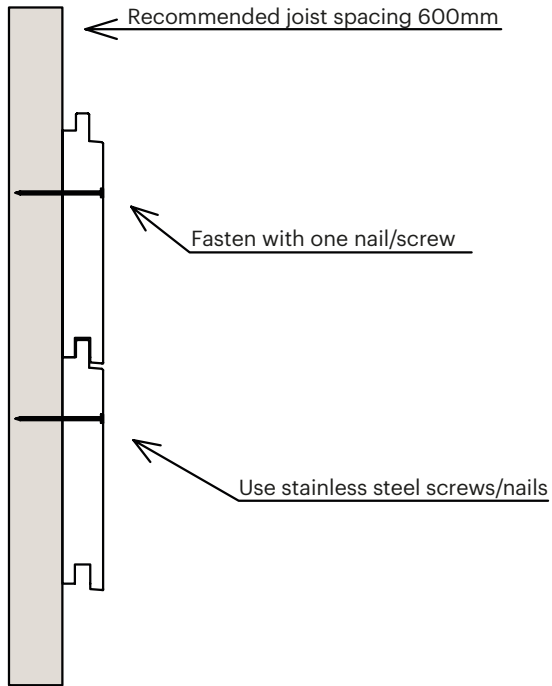

LUNAWOOD

**LUNAWOOD GENERAL
INSTALLATION GUIDELINE**

FOR UNDER AND OVER
140 mm WIDE FACADE PRODUCTS

Fyrværkeriparken
Architect: DISSING + WEITLING Architecture
Photo: Frøslev

LUNAWOOD.COM

LUNAWOOD GENERAL INSTALLATION GUIDELINE

Installation guideline for under and over 140 mm wide products

Installation for under 140 mm wide products

Installation for 140 mm and wider products

Fasten nails/screws to the correct depth