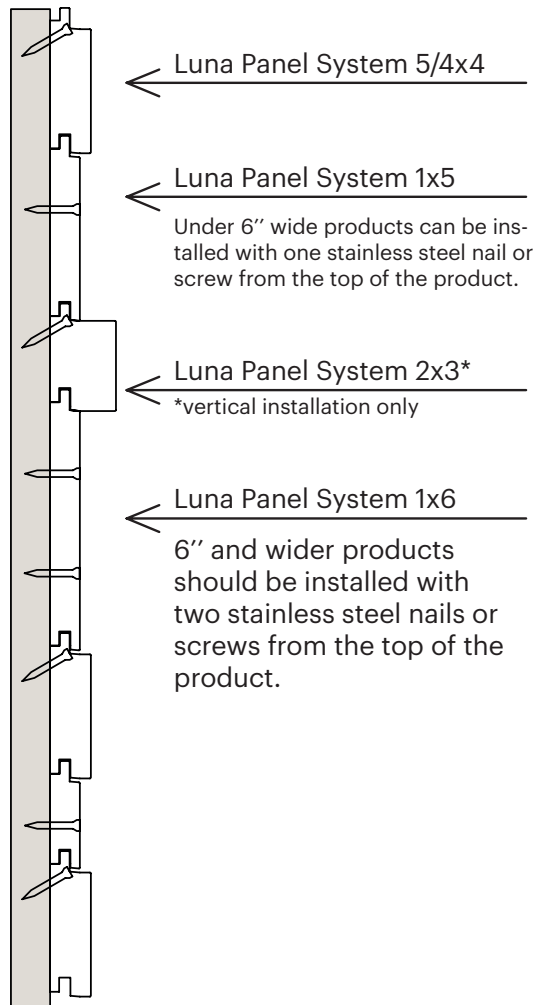

actual size	1.02" x 3.62" (26x92mm)
class	LunaThermo-D
species	Nordic pine
length	9' 10.1"-14' 9.2" (3-4,5 m)
ft/sq ft	3.2", 3.76'/ft ² (81 mm, 12,35 rm/m ²)

Luna Panel System 2x3*

actual size	1.65" x 2.7" (42x68mm)
class	LunaThermo-D
species	Nordic pine
length	9' 10.1"/ 11' 9.7"-13' 9.4" (3,0 / 3,6 - 4,2 m)
ft/sq ft	2.1", 5.59'/ft ² (81 mm, 18,38 rm/m ²)

*In outdoor use only vertical installation

Guideline for Luna Panel System installation

Provide an adequate ventilation cavity behind the cladding with a rainscreen. The rainscreen must provide a 3/4 inch minimum air gap behind the cladding to avoid moisture traps. Do not install heavy objects directly to the product.

Indoor application (top view):

Stainless steel nail or screw length 1-4/7"-2". Recommended nailing angle, 45 degrees.

Outdoor application (top view):

Examples of Luna Panel System claddings

General board joint guideline