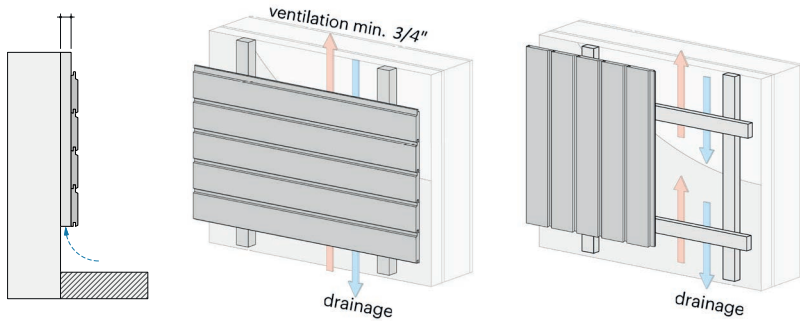

actual size	1.02" x 3.62" (26x92mm)
class	LunaThermo-D
species	Nordic pine
length	9' 10.1"-14' 9.2" (3-4,5 m)
ft/sq ft	3.2", 3.76'/ft ² (81 mm, 12,35 rm/m ²)

Luna Panel System 2x3*

actual size	1.65" x 2.7" (42x68mm)
class	LunaThermo-D
species	Nordic pine
length	9' 10.1"/ 11' 9.7"-13' 9.4" (3,0 / 3,6 - 4,2 m)
ft/sq ft	2.1", 5.59'/ft ² (81 mm, 18,38 rm/m ²)

*In outdoor use only vertical installation

Guideline for Luna Panel System installation

Provide an adequate ventilation cavity behind the cladding with a rainscreen. The rainscreen must provide a 3/4 inch minimum air gap behind the cladding to avoid moisture traps. Do not install heavy objects directly to the product.

Indoor application (top view):

Stainless steel nail or screw length 1-4/7"-2". Recommended nailing angle, 45 degrees.

Outdoor application (top view):

Examples of Luna Panel System claddings

General board joint guideline