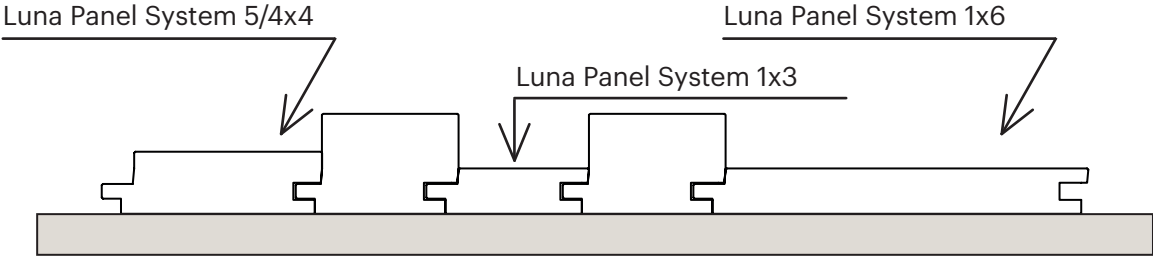

Indoor application (top view):

Stainless steel nail or screw length 1-4/7"-2". Recommended nailing angle, 45 degrees.

Outdoor application (top view):

Examples of Luna Panel System claddings

General board joint guideline