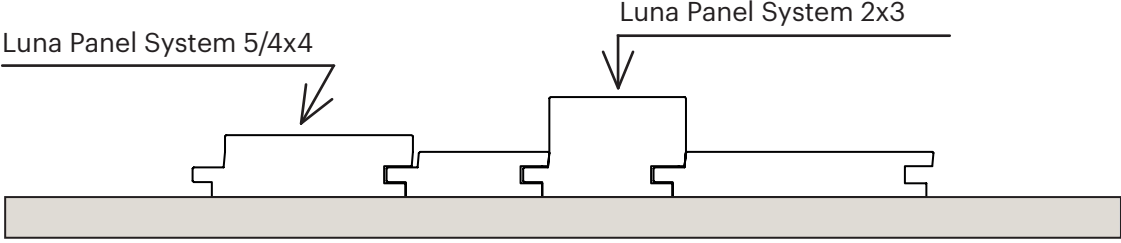

Indoor application (top view):

Stainless steel nail or screw length 1-4/7"-2". Recommended nailing angle, 45 degrees.

Outdoor application (top view):

Examples of Luna Panel System claddings

General board joint guideline