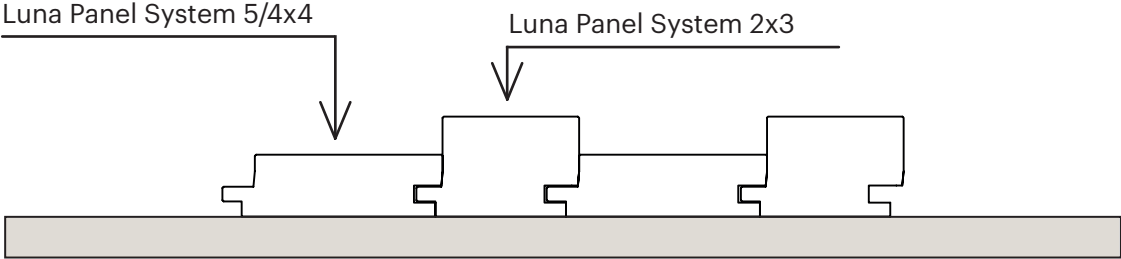

Indoor application (top view):

Stainless steel nail or screw length 1-4/7"-2". Recommended nailing angle, 45 degrees.

Outdoor application (top view):

Examples of Luna Panel System claddings

General board joint guideline