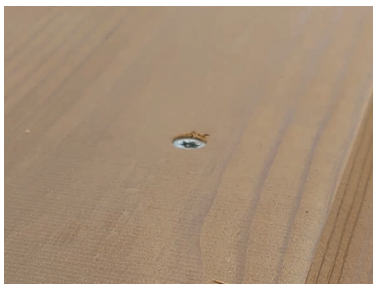

Fasten nails/screws to the correct depth

This brochure is provided for informational purposes only and no liability or responsibility of any kind is accepted by Lunawood or its representatives, although Lunawood has taken reasonable efforts to verify the accuracy of any advice, recommendation, or information. Lunawood reserves the right to alter its products, product information and product range without prior notice.