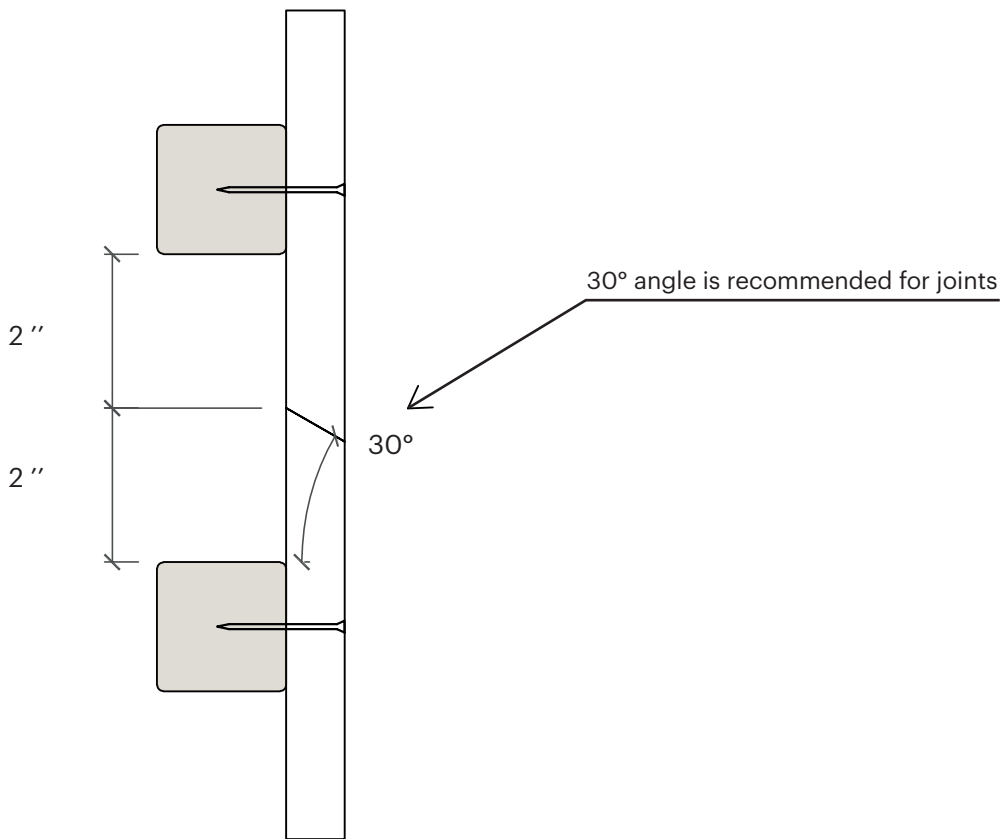

Indoor application (top view):

Stainless steel nail or screw length 1-4/7"-2". Recommended nailing angle, 45 degrees.

Outdoor application (top view):

Examples of Luna Panel System claddings

General board joint guideline

Fasten nails/screws to the correct depth

This brochure is provided for informational purposes only and no liability or responsibility of any kind is accepted by Lunawood or its representatives, although Lunawood has taken reasonable efforts to verify the accuracy of any advice, recommendation, or information. Lunawood reserves the right to alter its products, product information and product range without prior notice.