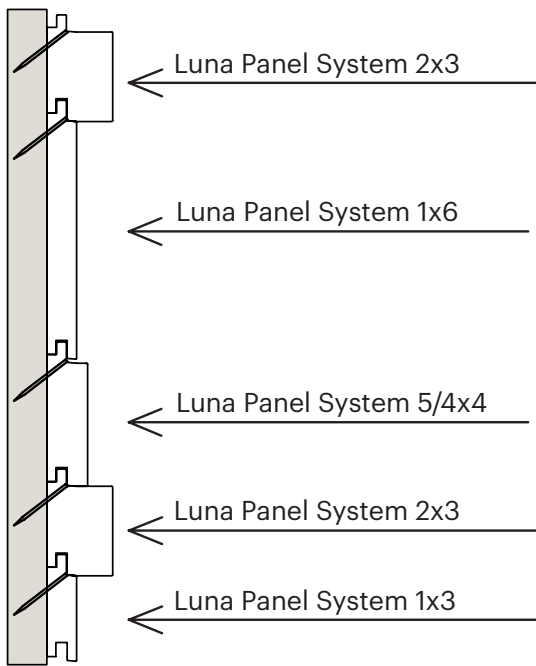

Luna Panel System 1x6

actual size	0.75" x 5.5" (19x140 mm)
class	LunaThermo-D
species	Nordic pine
length	11' 9.7"-16' 8.8" (3,6-5,4 m)
ft/sq ft	5.1", 2.36'/ft ² (129 mm, 7,75 rm/m ²)

Luna Panel System 5/4x4

actual size	1.02" x 3.62" (26x92mm)
class	LunaThermo-D
species	Nordic pine
length	9' 10.1"-14' 9.2" (3-4,5 m)
ft/sq ft	3.2", 3.76'/ft ² (81 mm, 12,35 rm/m ²)

Luna Panel System 2x3*

actual size	1.65" x 2.7" (42x68mm)
class	LunaThermo-D
species	Nordic pine
length	9' 10.1"/ 11' 9.7"-13' 9.4" (3,0 / 3,6 - 4,2 m)
ft/sq ft	2.1", 5.59'/ft ² (81 mm, 18,38 rm/m ²)

*In outdoor use only vertical installation

Guideline for Luna Panel System installation

Provide an adequate ventilation cavity behind the cladding with a rainscreen. The rainscreen must provide a 3/4 inch minimum air gap behind the cladding to avoid moisture traps. Do not install heavy objects directly to the product.

Indoor application (top view):

Stainless steel nail or screw length 1-4/7"-2". Recommended nailing angle, 45 degrees.

Outdoor application (top view):

Examples of Luna Panel System claddings

General board joint guideline