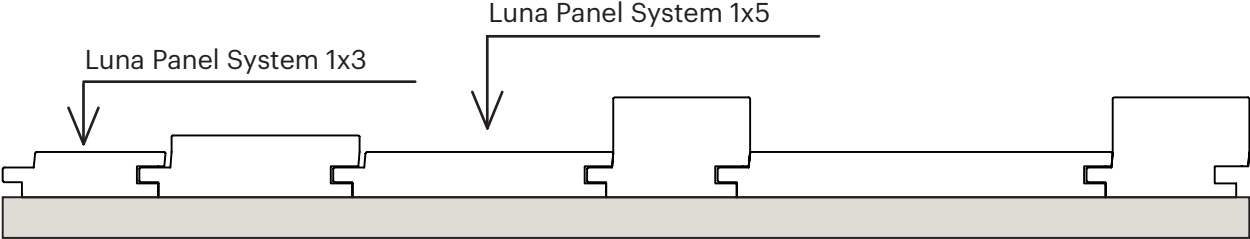

Indoor application (top view):

Stainless steel nail or screw length 1-4/7"-2". Recommended nailing angle, 45 degrees.

Outdoor application (top view):

Examples of Luna Panel System claddings

General board joint guideline