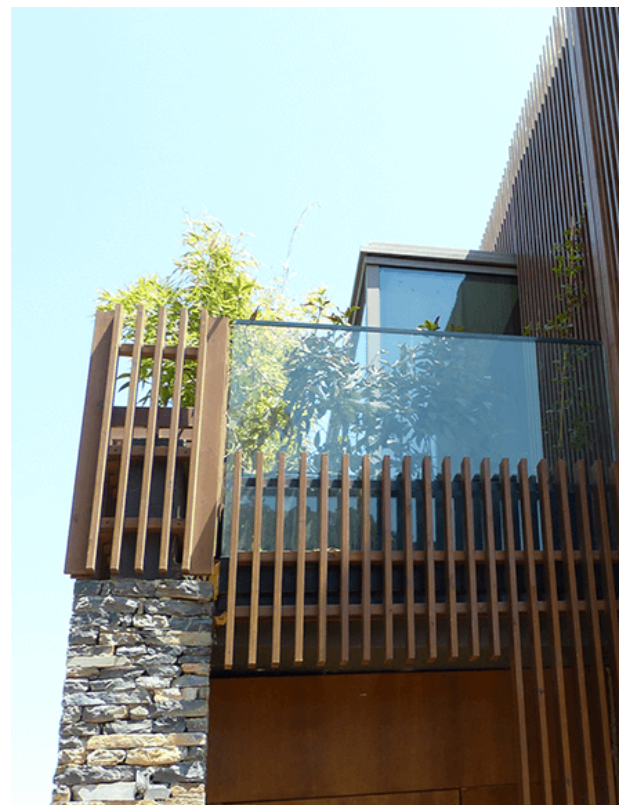

Luna SHP 19x117

Also available: [Luna SHP 19x92](#)

- Dimensional stability
- Resin free
- Non-toxic
- Sustainable wood product
- All climates

dimensions (mm)	19x117
class	LunaThermo-D
species	Scandinavian pine
length (m)	3,0/3,6-4,2
1 m ²	