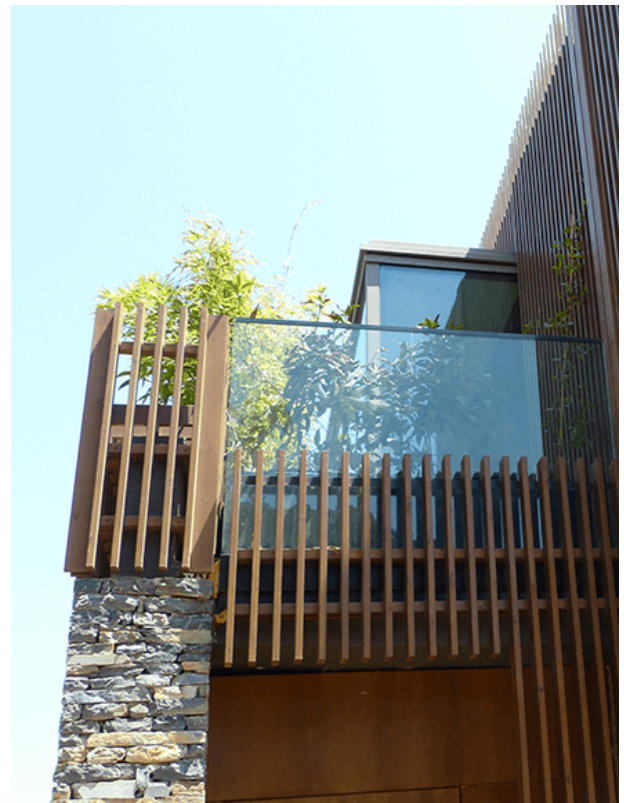

Luna SHP 42x68

Also available: [Luna SHP 42x92](#), [Luna SHP 42x140](#)

- Dimensional stability
- Resin free
- Non-toxic
- Sustainable wood product
- All climates

dimensions (mm)	42x68
class	LunaThermo-D
species	Scandinavian pine
length (m)	3,0/3,6-4,2
1 m ²	