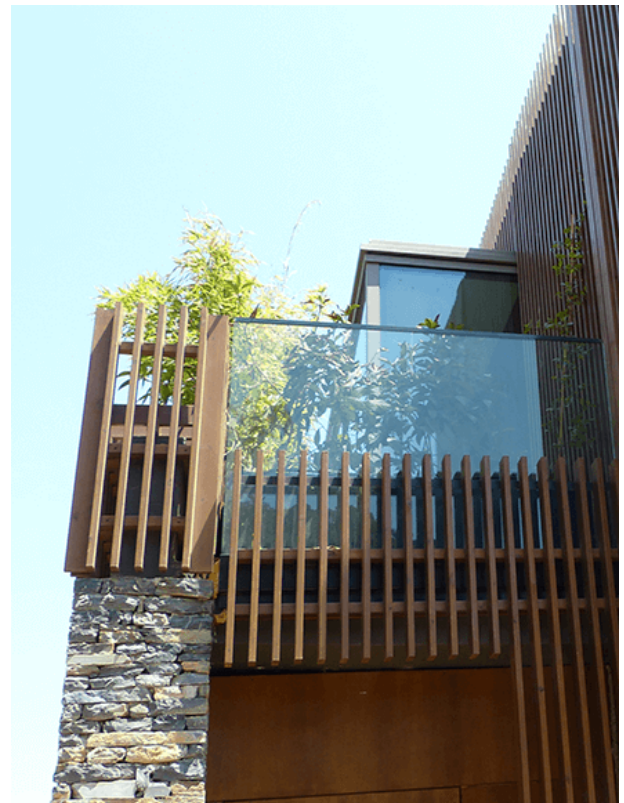

Luna SHP 42x92

Also available: [Luna SHP 42x68](#), [Luna SHP 42x140](#)

- Dimensional stability
- Resin free
- Non-toxic
- Sustainable wood product
- All climates

dimensions (mm)	42x92
class	LunaThermo-D
species	Scandinavian pine
length (m)	3,0/3,6-5,4
1 m ²	