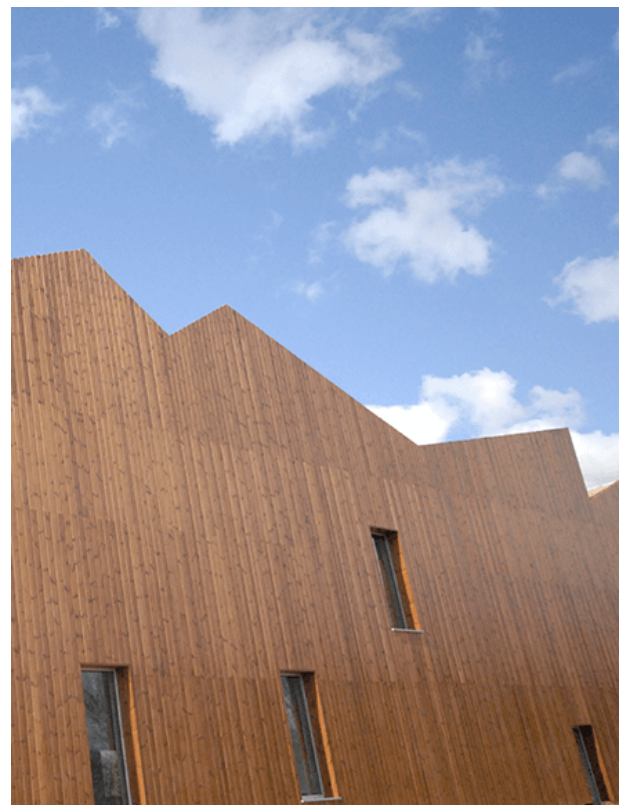

## Luna UTV 19x117

Also available: [Luna UTV 19x92](#), [Luna UTV 19x140](#)

- Dimensional stability
- Resin free
- Non-toxic
- Sustainable wood product
- All climates

dimensions (mm)	19x117
class	LunaThermo-D
species	Scandinavian pine
length (m)	3,0/3,6-5,1
1 m <sup>2</sup>	9,35 m

Finnish Lunawood Thermowood is a beautiful wood material produced using natural methods, heat and steam. Thermowood is dimensionally stable, resistant to decay and non toxic. It can be used for interior and exterior applications. Lunawood is an eco-friendly natural product, which is easy to machine and install.